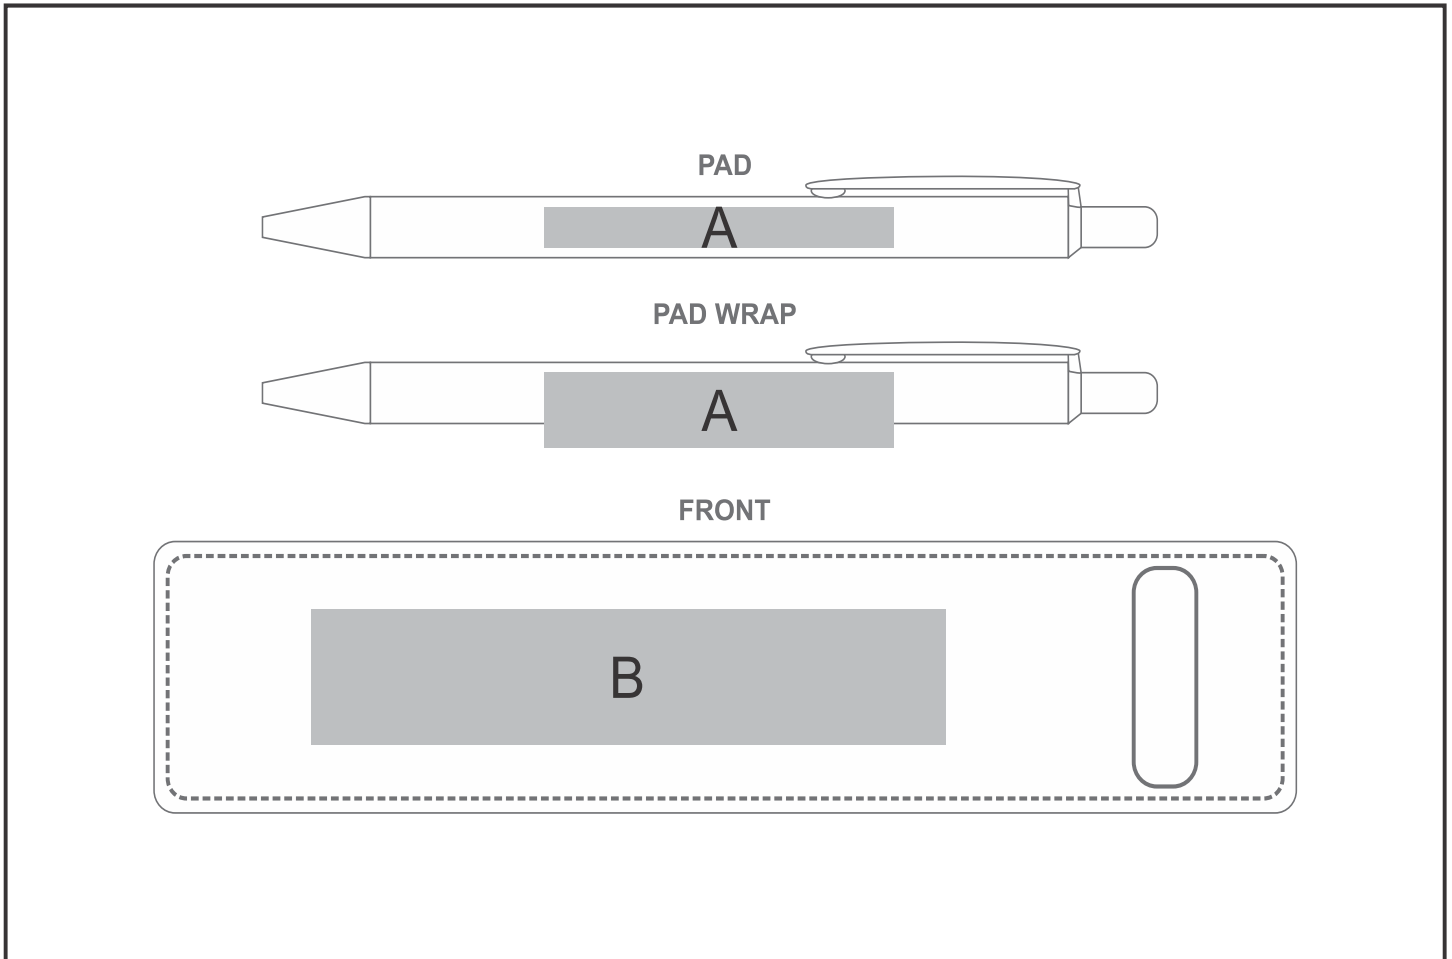

GP-AM-6-B

Sparkle Ball Pen In Felt Pouch

Need to know:

-Includes 1-Colour, 1-Position Pad Print on Pen (setup fee applies)

- Seam on pen may affect the print
- **Screen:** Texture of the item will affect the print on Pouch

Branding Options:

Position	Branding Method (Branding Code)	No. of Colours	Dimension
A	Pad Printing (PA)	4 Colours	55mm wide x 6mm high
A	Pad Wrap (PW)	1 Colour	50mm wide x 14mm high
B	Screen Print (SC)	1 Colour	100mm wide x 20mm high